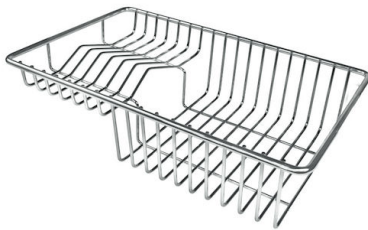

Drainer Yes

Width 98 cm

Bowl dimension 500 x 400 mm

Number of bowls 1 bowl

Waste fitting 3,5" drain

FEATURES

ADDITIONAL HOLES AVAILABLE The sink can be customized with the execution on request of additional holes, usable for double-hole mixers, for remote controlled drains or for the installation of soap dispensers. The positions are marked on the drawings with dotted line holes.

Basket 3,5" waste fitting The drain is equipped with a large 3.5" drain, with the practical basket cap that prevents the discharge of solid parts.

Deep bowls This bowls reach an important depth, over 20 cm, thanks to the advanced production technology, that can be offer great capiciency and praticity in all the washing operations.

Small radius Bowls with squared shapes with a modern design and an increased capacity, for a minimal aesthetics connected with an extreme praticity.

TECHNICAL DATA

OPTIONAL ACCESSORIES

Glass chopping board
8631 300

HDPE Chopping board
8657 001

HPDE Twin chopping board
8644 101

Stainless steel plate rack
8100 303

* only in combination with the accessory
8644 101

Stainless steel plate rack
8100 201

White bowl
8153 100

Black grid
8100 617